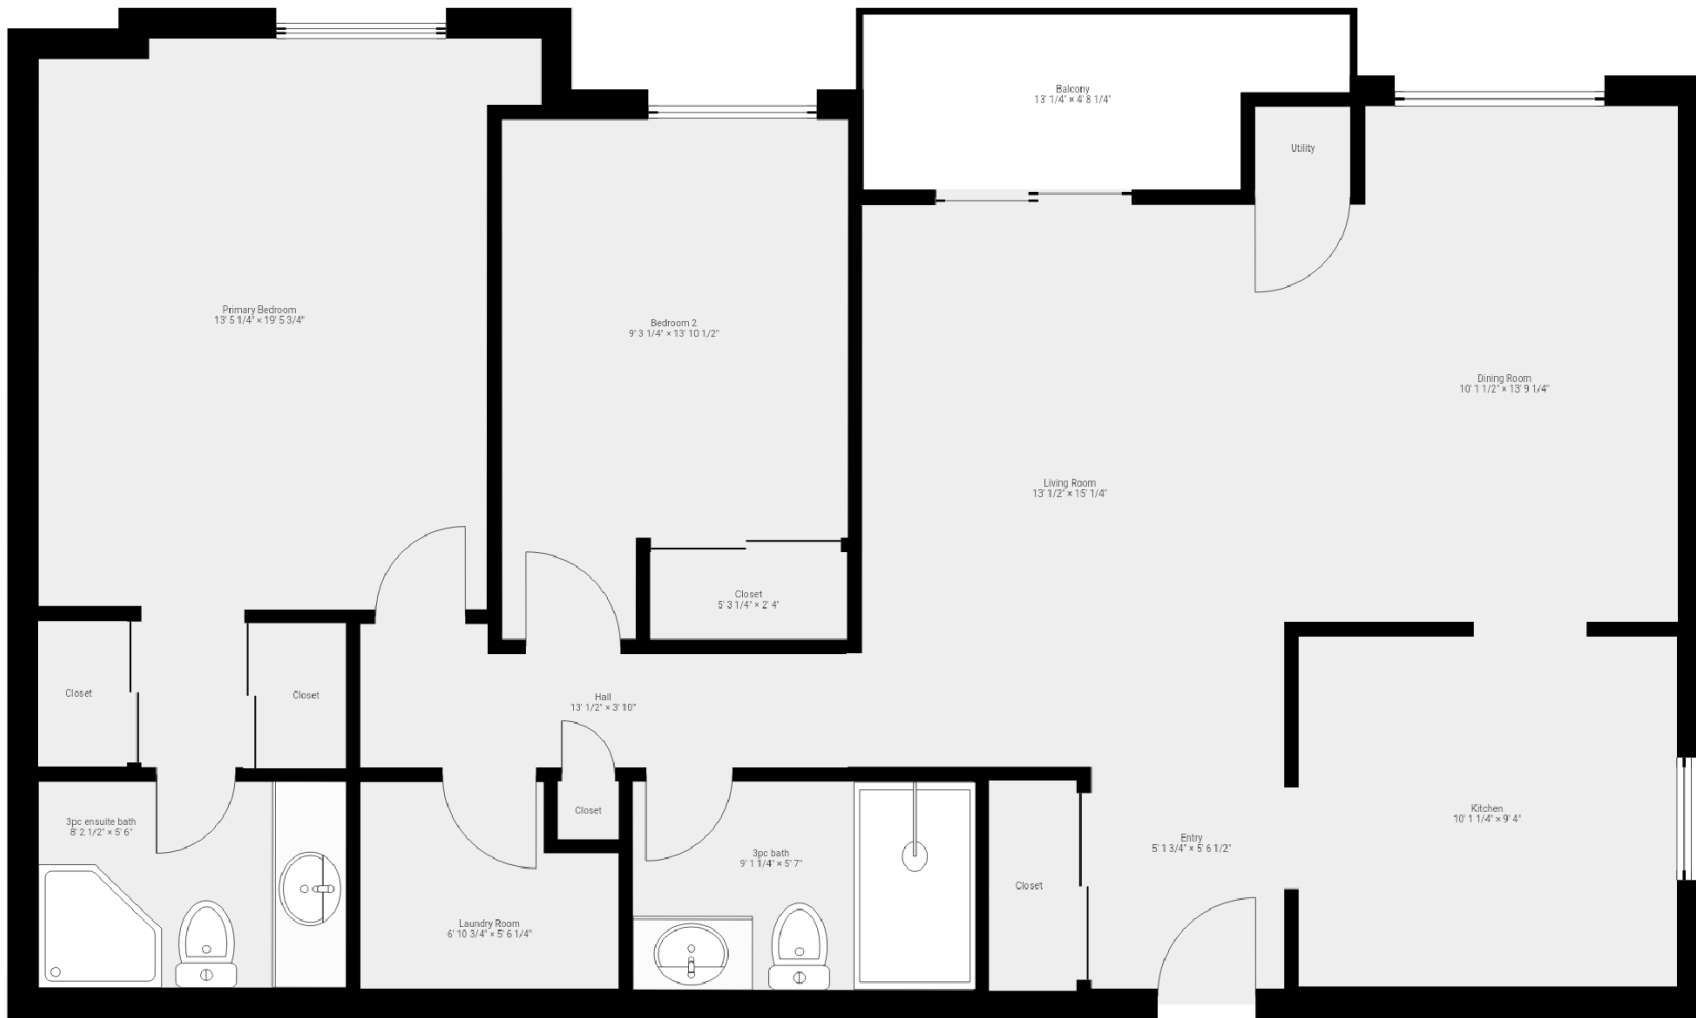

8 Main St, Unit 101
Dundas, ON

Ground Floor
(above grade)

Approx Interior Area = 1023 ft²

Approx Exterior Area = 1131 ft²

All room dimensions and floor areas must be considered approximate and are subject to independent verification.